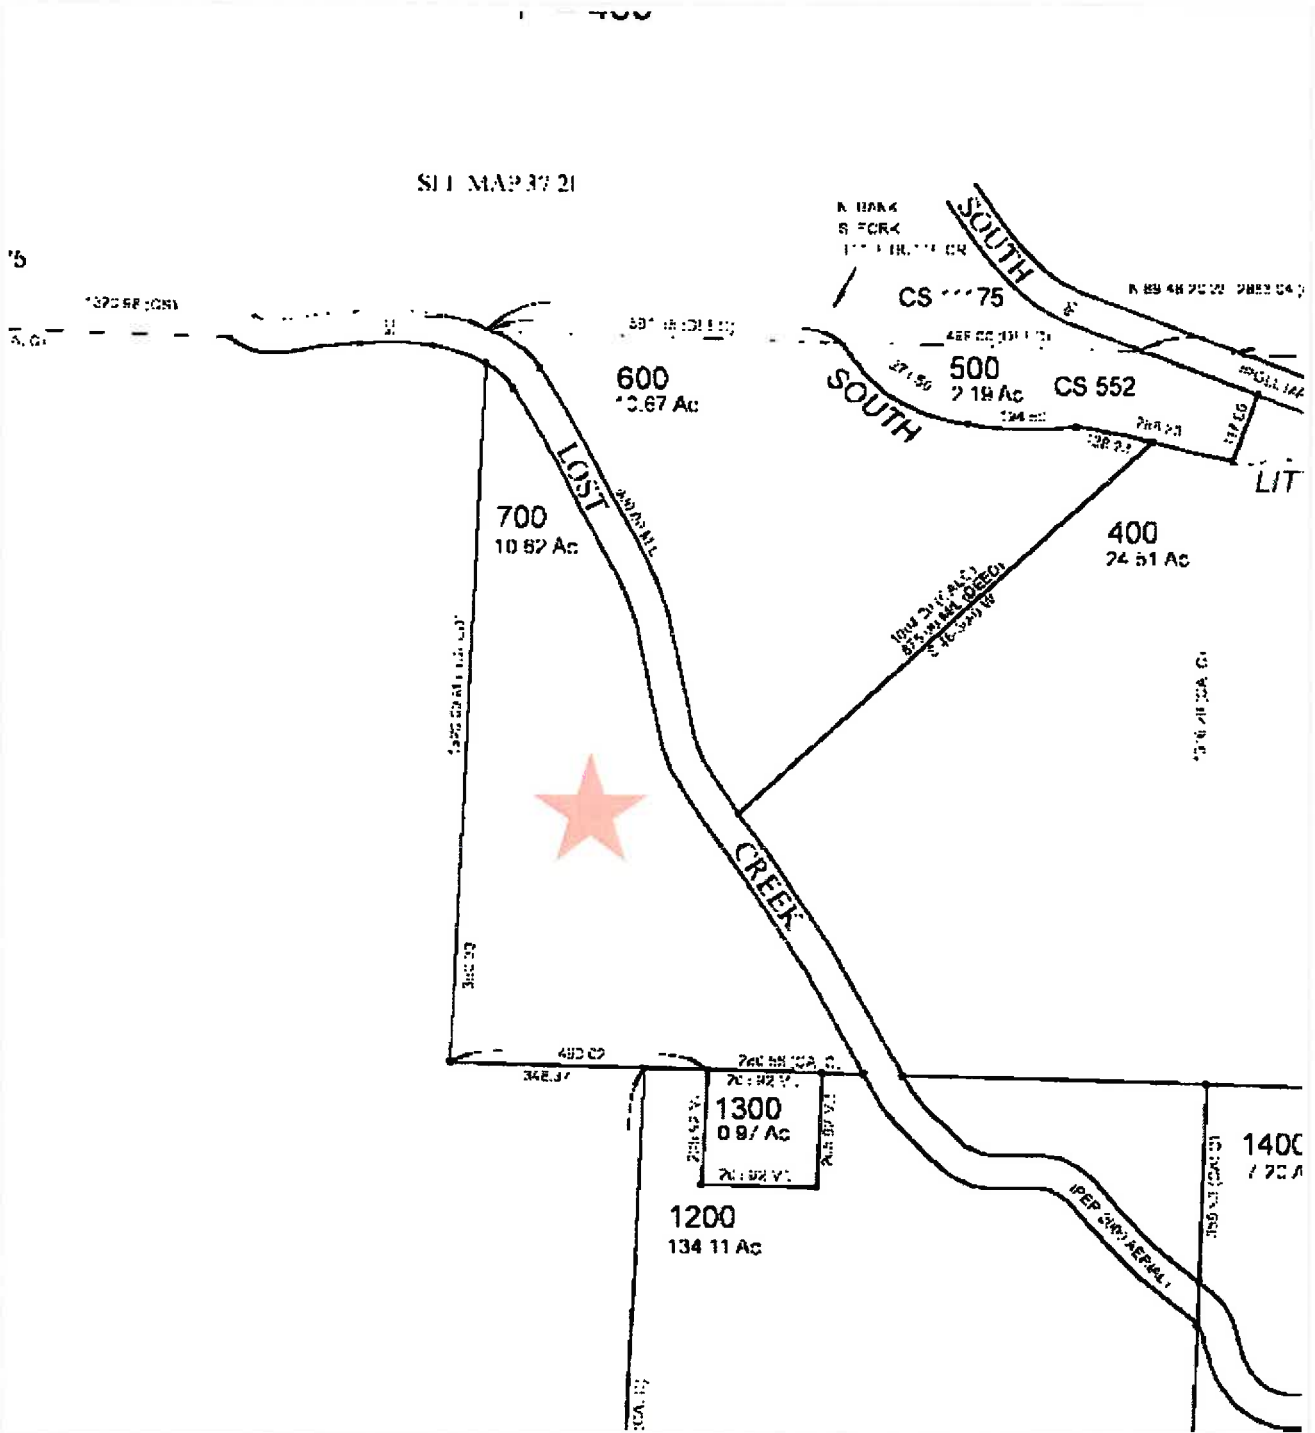

Assessor Map

TICOR TITLE COMPANY

Parcel ID: 10659760

Site Address: 6974 Lost Cr Rd

Sentry Dynamics, Inc. and its customers make no representations, warranties or conditions, express or implied, as to the accuracy or completeness of information contained in this report.

LEGEND

SECTION 10, T. 38S., R. 2E., W. 3E.
JACKSON COUNTY

37 25 11'

LEGEND
1. 100' WIDE
2. 50' WIDE
3. 25' WIDE

37 25 11'

37 25 11'

TICOR TITLE COMPANY

ParcelID: 10659760

**6974 Lost Cr Rd
, OR 97524**

This map/plat is being furnished as an aid in locating the herein described land in relation to adjoining streets, natural boundaries and other land, and is not a survey of the land depicted. Except to the extent a policy of title insurance is expressly modified by endorsement, if any, the company does not insure dimensions, distances, location of easements, acreage or other matters shown thereon.

Aerial Map

TIGOR TITLE COMPANY

Parcel ID: 10659760

Sentry Dynamics, Inc. and its customers make no representations, warranties or conditions, express or implied, as to the accuracy or completeness of information contained in this report.