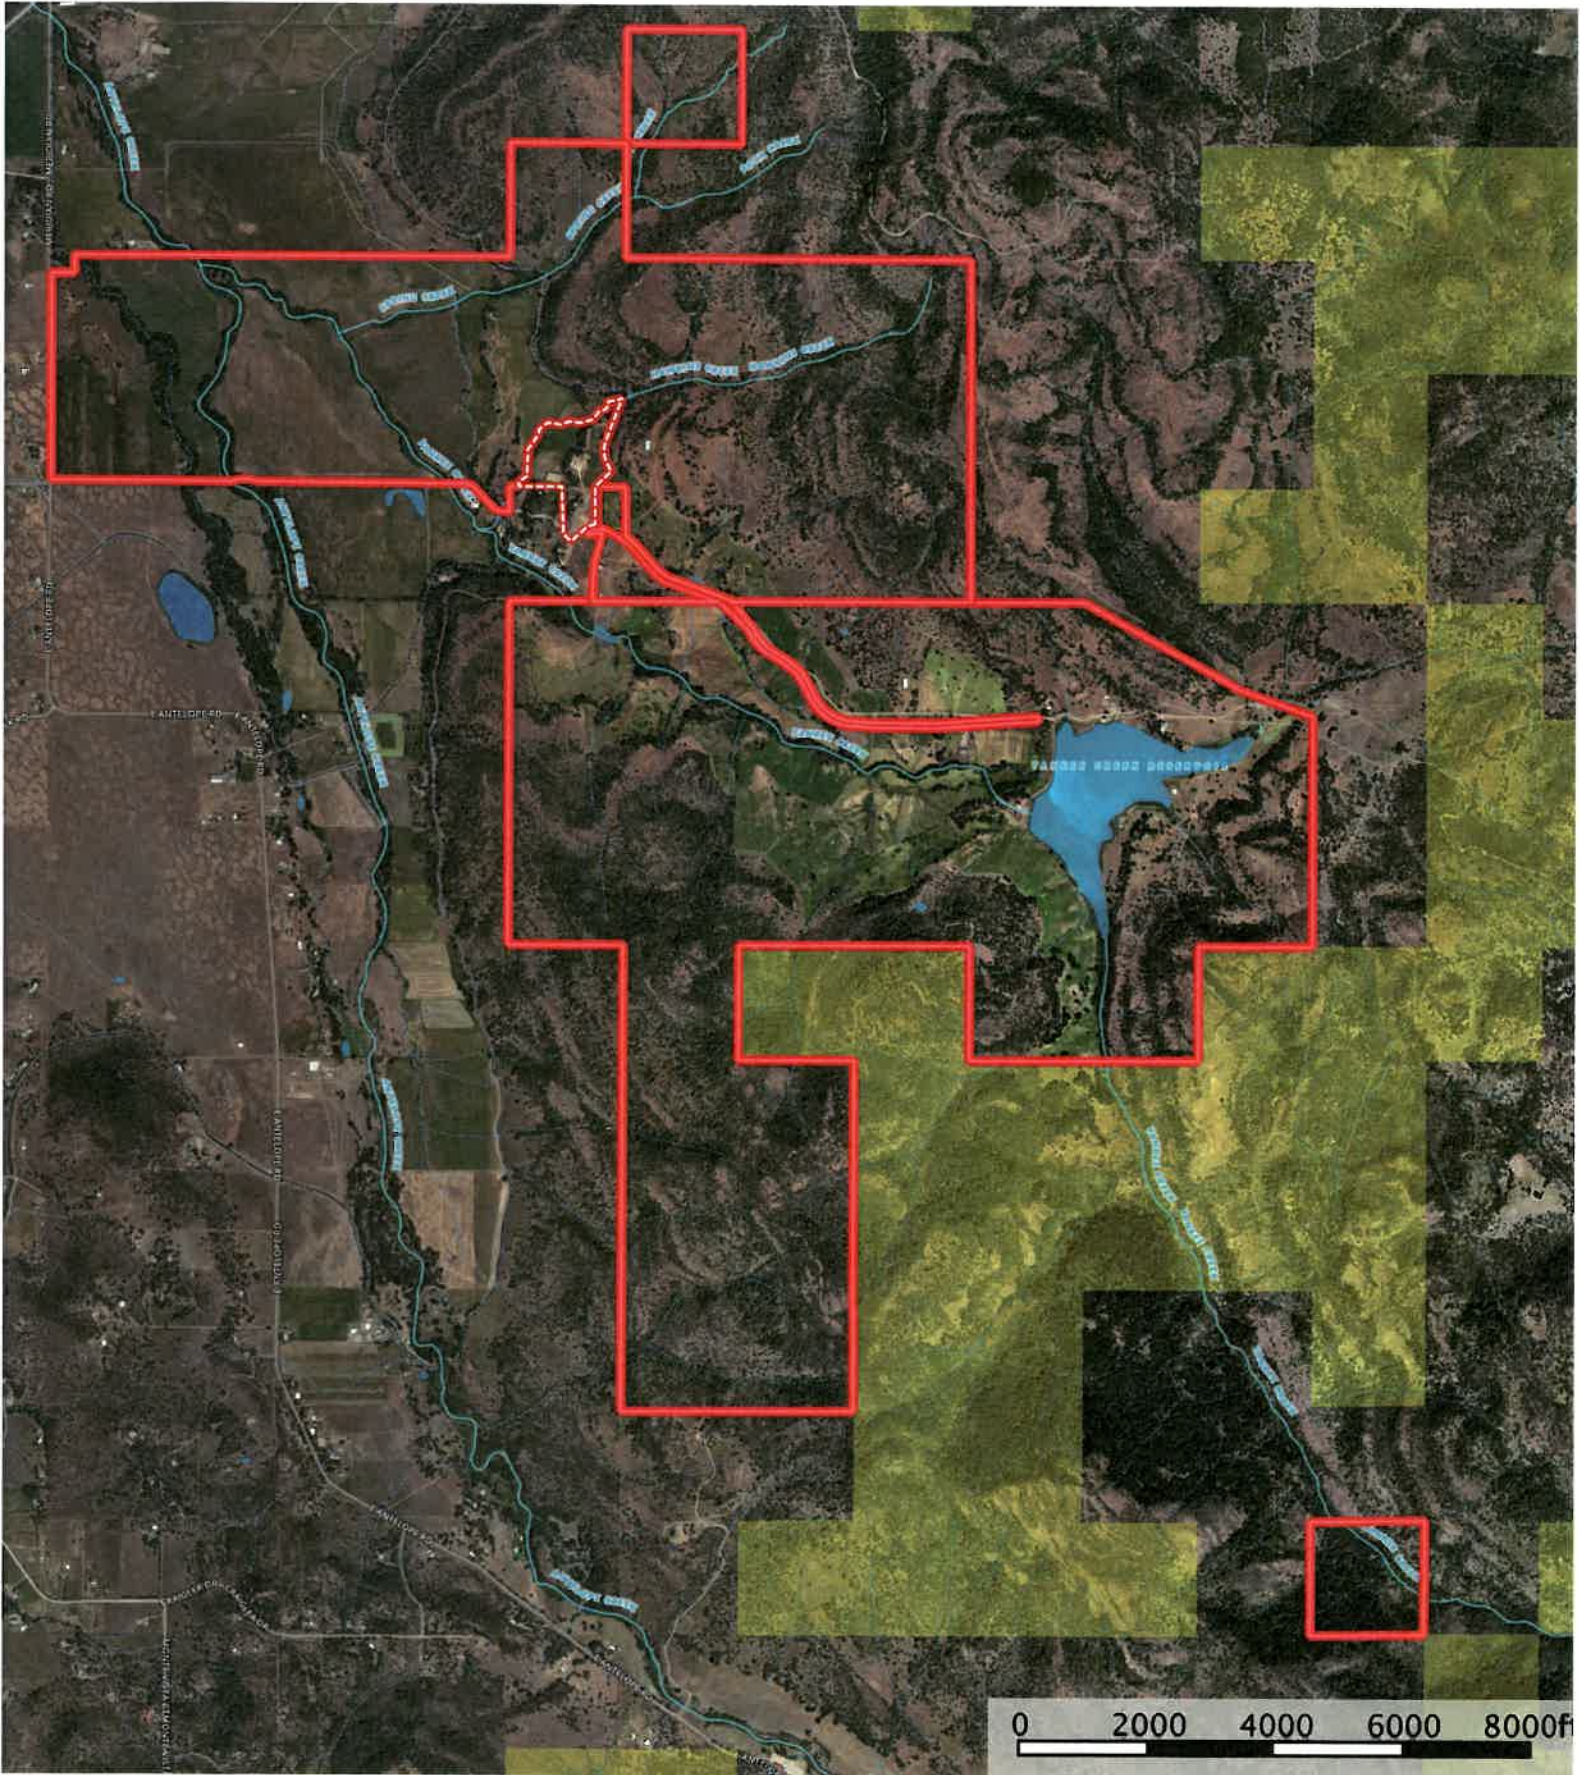

THREE STEER HATCH WATER FEATURES
Oregon, AC +/-

- Boundary
- Boundary
- Forest Service
- State Land
- Fish and Wildlife
- National Park
- Other
- BLM
- Stream Intermittent
- River/Creek
- Water Body